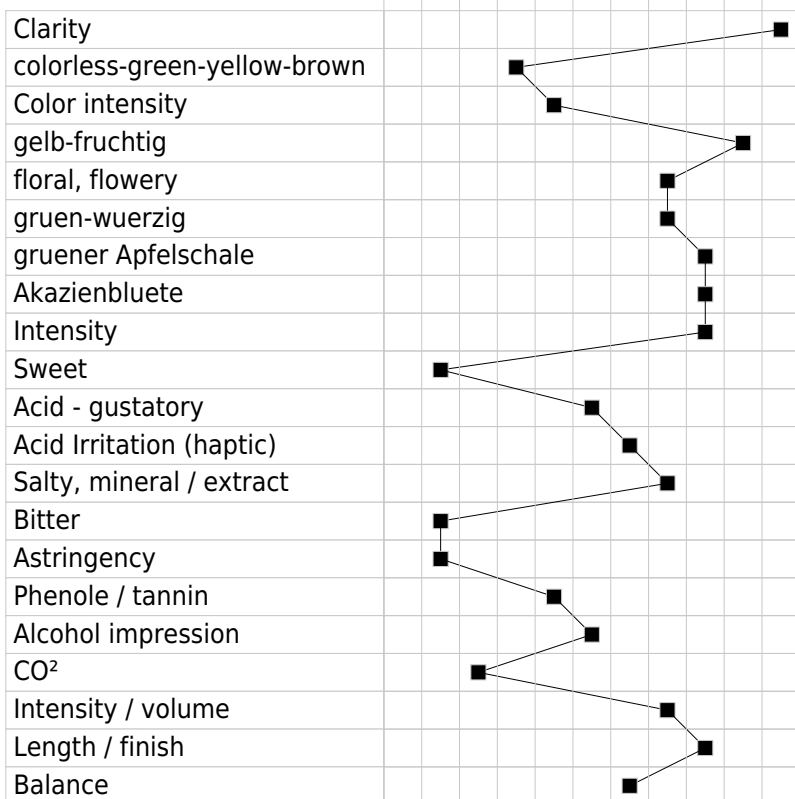

2020 Silvaner spätlese trocken Erste Lage
Weingut Helmut Christ GbR
rated 02.10.2021

Total points	88	Award: Silver
Category	white wine	50062
Vintage	2020	
Primary grape / grape varietie	Silvaner	
Quality	Spätlese	
Country - region	Deutschland - Franken	
Alcohol in vol.%	13.00	
Residual sugar in g/l	0.70	
Acid in g/l	7.10	
Sulphur free/total in mg/l		
Aged in / Form of maturation	Edelstahl - reduktiv	

analysis - intensity assessment

little->clearly significantly recognisable

0 1 2 3 4 5 6 7 8 9 10

ranking - quality assessment

Fault drinkable->perfect

0 1 2 3 4 5 6 7 8 9 10

Summary

stylistics

reductive - - - oxidative
 modern - - - traditionel

exaltation

little - - - much

Potential 2023